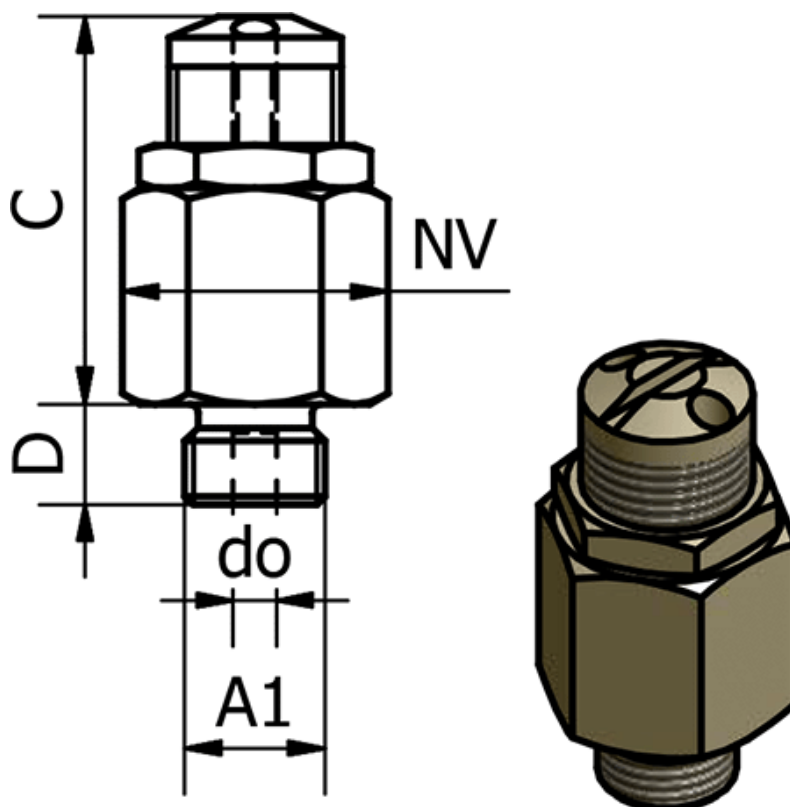

Data Sheet

Article number: 58621815

Description: Mini safety valve 218.15, - G 1/8"

Measures

C	= 27
D	= 7
do	= 3
NV	= 16
Set pressure	= 16 - 32 bar
Thread A1	= G 1/8"